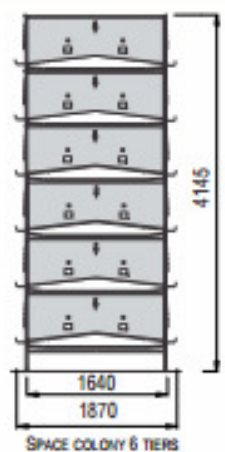

# TECHNICAL DIMENSIONS

ON07-1200 / ON07-2400

HEIGHT OF COLONY  
 A - FEEDING BY TRAVELING HOPPER  
 B - CHAIN FEEDING SYSTEM

SPACE COLONY 8 TIERS

SPACE COLONY 7 TIERS

SPACE COLONY 3 TIERS

SPACE COLONY 4 TIERS

SPACE COLONY 5 TIERS

SPACE COLONY 6 TIERS

\* AVAILABLE MULTI TIER CONFIGURATIONS  
 \* WITH OR WITHOUT INTERMEDIATE CATWALK

ON11-820

SPACE COLONY 3 TIERS

SPACE COLONY 4 TIERS

SPACE COLONY 5 TIERS

SPACE COLONY 6 TIERS