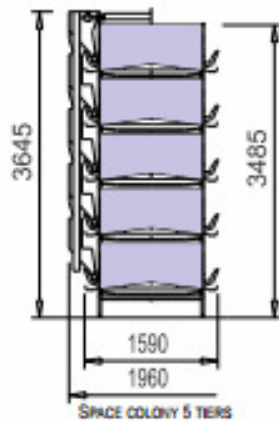

# TECHNICAL DIMENSIONS

ON07-1200 / ON07-2400

HEIGHT OF COLONY  
 A - FEEDING BY TRAVELING HOPPER  
 B - CHAIN FEEDING SYSTEM

SPACE COLONY 8 TIERS

SPACE COLONY 7 TIERS

SPACE COLONY 3 TIERS

SPACE COLONY 4 TIERS

SPACE COLONY 5 TIERS

SPACE COLONY 6 TIERS

\* AVAILABLE MULTI TIER CONFIGURATIONS  
 \* WITH OR WITHOUT INTERMEDIATE CATWALK

ON11-820

SPACE COLONY 3 TIERS

SPACE COLONY 4 TIERS

SPACE COLONY 5 TIERS

SPACE COLONY 6 TIERS