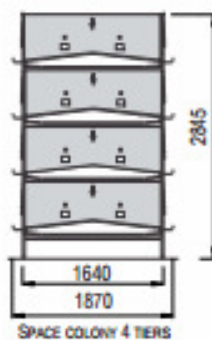

# TECHNICAL DIMENSIONS

ON07-1200 / ON07-2400

HEIGHT OF COLONY  
 A - FEEDING BY TRAVELING HOPPER  
 B - CHAIN FEEDING SYSTEM

SPACE COLONY 8 TIERS

SPACE COLONY 7 TIERS

SPACE COLONY 3 TIERS

SPACE COLONY 4 TIERS

SPACE COLONY 5 TIERS

SPACE COLONY 6 TIERS

\* AVAILABLE MULTI TIER CONFIGURATIONS  
 \* WITH OR WITHOUT INTERMEDIATE CATWALK

ON11-820

SPACE COLONY 3 TIERS

SPACE COLONY 4 TIERS

SPACE COLONY 5 TIERS

SPACE COLONY 6 TIERS