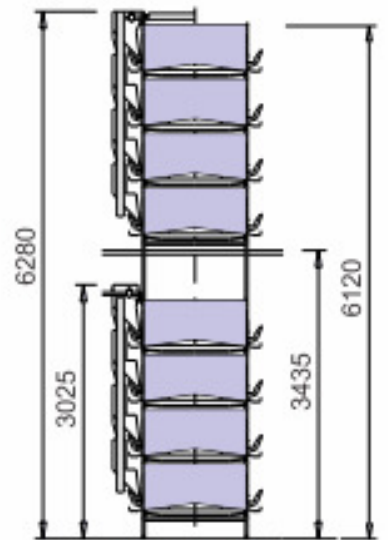

# TECHNICAL DIMENSIONS

ON07-1200 / ON07-2400

HEIGHT OF COLONY  
 A - FEEDING BY TRAVELING HOPPER  
 B - CHAIN FEEDING SYSTEM

SPACE COLONY 8 TIERS

SPACE COLONY 7 TIERS

SPACE COLONY 3 TIERS

SPACE COLONY 4 TIERS

SPACE COLONY 5 TIERS

SPACE COLONY 6 TIERS

\* AVAILABLE MULTI TIER CONFIGURATIONS  
 \* WITH OR WITHOUT INTERMEDIATE CATWALK

ON11-820

SPACE COLONY 3 TIERS

SPACE COLONY 4 TIERS

SPACE COLONY 5 TIERS

SPACE COLONY 6 TIERS