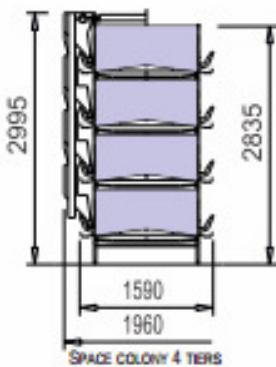

# TECHNICAL DIMENSIONS

ON07-1200 / ON07-2400

HEIGHT OF COLONY  
 A - FEEDING BY TRAVELING HOPPER  
 B - CHAIN FEEDING SYSTEM

SPACE COLONY 8 TIERS

SPACE COLONY 7 TIERS

SPACE COLONY 3 TIERS

SPACE COLONY 4 TIERS

SPACE COLONY 5 TIERS

SPACE COLONY 6 TIERS

\* AVAILABLE MULTI TIER CONFIGURATIONS  
 \* WITH OR WITHOUT INTERMEDIATE CATWALK

ON11-820

SPACE COLONY 3 TIERS

SPACE COLONY 4 TIERS

SPACE COLONY 5 TIERS

SPACE COLONY 6 TIERS