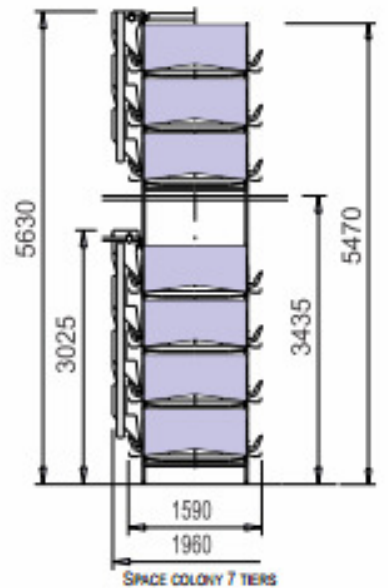

# TECHNICAL DIMENSIONS

ON07-1200 / ON07-2400

HEIGHT OF COLONY  
 A - FEEDING BY TRAVELING HOPPER  
 B - CHAIN FEEDING SYSTEM

SPACE COLONY 8 TIERS

SPACE COLONY 7 TIERS

SPACE COLONY 3 TIERS

SPACE COLONY 4 TIERS

SPACE COLONY 5 TIERS

SPACE COLONY 6 TIERS

\* AVAILABLE MULTI TIER CONFIGURATIONS  
 \* WITH OR WITHOUT INTERMEDIATE CATWALK

ON11-820

SPACE COLONY 3 TIERS

SPACE COLONY 4 TIERS

SPACE COLONY 5 TIERS

SPACE COLONY 6 TIERS