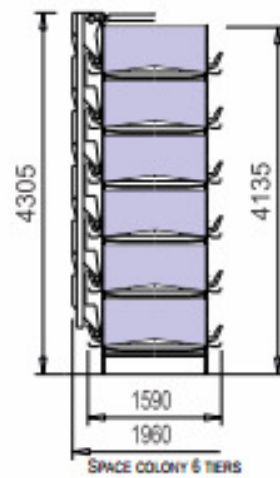

# TECHNICAL DIMENSIONS

ON07-1200 / ON07-2400

HEIGHT OF COLONY  
 A - FEEDING BY TRAVELING HOPPER  
 B - CHAIN FEEDING SYSTEM

SPACE COLONY 8 TIERS

SPACE COLONY 7 TIERS

SPACE COLONY 3 TIERS

SPACE COLONY 4 TIERS

SPACE COLONY 5 TIERS

SPACE COLONY 6 TIERS

\* AVAILABLE MULTI TIER CONFIGURATIONS  
 \* WITH OR WITHOUT INTERMEDIATE CATWALK

ON11-820

SPACE COLONY 3 TIERS

SPACE COLONY 4 TIERS

SPACE COLONY 5 TIERS

SPACE COLONY 6 TIERS