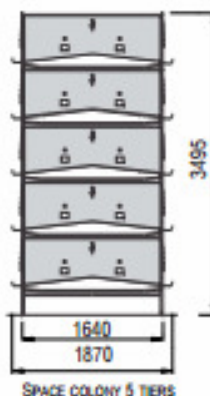

# TECHNICAL DIMENSIONS

ON07-1200 / ON07-2400

HEIGHT OF COLONY  
 A - FEEDING BY TRAVELING HOPPER  
 B - CHAIN FEEDING SYSTEM

SPACE COLONY 8 TIERS

SPACE COLONY 7 TIERS

SPACE COLONY 3 TIERS

SPACE COLONY 4 TIERS

SPACE COLONY 5 TIERS

SPACE COLONY 6 TIERS

\* AVAILABLE MULTI TIER CONFIGURATIONS  
 \* WITH OR WITHOUT INTERMEDIATE CATWALK

ON11-820

SPACE COLONY 3 TIERS

SPACE COLONY 4 TIERS

SPACE COLONY 5 TIERS

SPACE COLONY 6 TIERS