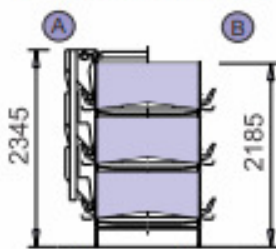

# TECHNICAL DIMENSIONS

ON07-1200 / ON07-2400

HEIGHT OF COLONY  
 A - FEEDING BY TRAVELING HOPPER  
 B - CHAIN FEEDING SYSTEM

SPACE COLONY 8 TIERS

SPACE COLONY 7 TIERS

SPACE COLONY 3 TIERS

SPACE COLONY 4 TIERS

SPACE COLONY 5 TIERS

SPACE COLONY 6 TIERS

\* AVAILABLE MULTI TIER CONFIGURATIONS  
 \* WITH OR WITHOUT INTERMEDIATE CATWALK

ON11-820

SPACE COLONY 3 TIERS

SPACE COLONY 4 TIERS

SPACE COLONY 5 TIERS

SPACE COLONY 6 TIERS