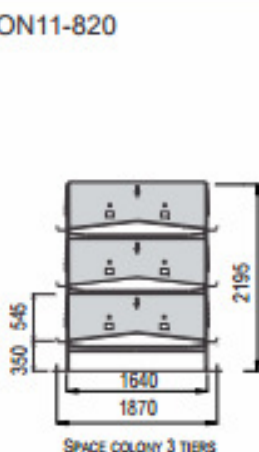

# TECHNICAL DIMENSIONS

ON07-1200 / ON07-2400

HEIGHT OF COLONY  
 A - FEEDING BY TRAVELING HOPPER  
 B - CHAIN FEEDING SYSTEM

SPACE COLONY 8 TIERS

SPACE COLONY 7 TIERS

SPACE COLONY 3 TIERS

SPACE COLONY 4 TIERS

SPACE COLONY 5 TIERS

SPACE COLONY 6 TIERS

\* AVAILABLE MULTI TIER CONFIGURATIONS  
 \* WITH OR WITHOUT INTERMEDIATE CATWALK

ON11-820

SPACE COLONY 3 TIERS

SPACE COLONY 4 TIERS

SPACE COLONY 5 TIERS

SPACE COLONY 6 TIERS