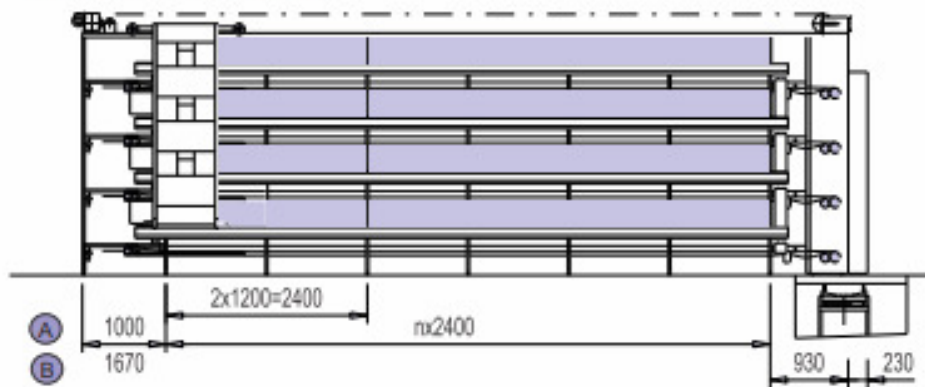

# TECHNICAL DIMENSIONS

ON07-1200 / ON07-2400

HEIGHT OF COLONY  
 A - FEEDING BY TRAVELING HOPPER  
 B - CHAIN FEEDING SYSTEM

SPACE COLONY 8 TIERS

SPACE COLONY 7 TIERS

SPACE COLONY 3 TIERS

SPACE COLONY 4 TIERS

SPACE COLONY 5 TIERS

SPACE COLONY 6 TIERS

\* AVAILABLE MULTI TIER CONFIGURATIONS  
 \* WITH OR WITHOUT INTERMEDIATE CATWALK

ON11-820

SPACE COLONY 3 TIERS

SPACE COLONY 4 TIERS

SPACE COLONY 5 TIERS

SPACE COLONY 6 TIERS